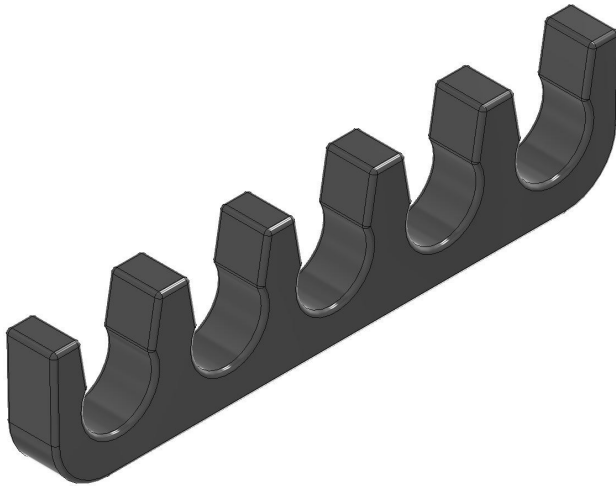

VL.01.0166

SUPPORTO PER 5 CAVI

FIVE CABLES SUPPORT FOR LANCIA THEMA

€ 25,60

THEMA FERRARI