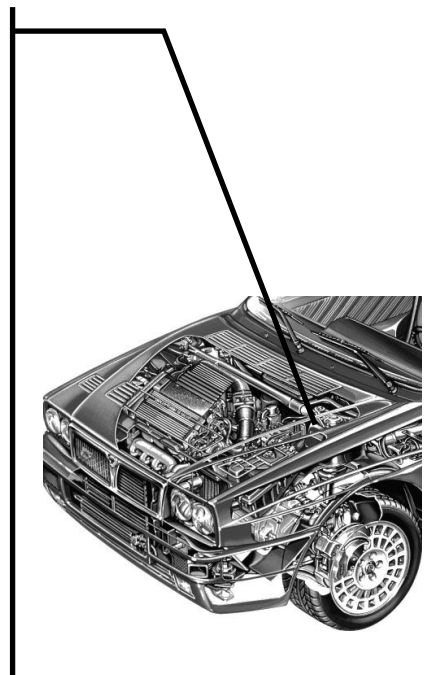

VL.01.0038	GANCIO ASTA COFANO LATO FISSO	€ 9,00
	<i>HOOD ROD HOOK FIXED SIDE</i>	

DELTA INTEGRALE, EVO 1 & 2

VL.01.0039	CHIUSURA CINTURA TUNNEL (CAD.)	€ 20,00
	<i>TUNNEL BELT CLOSURE (SINGLE)</i>	

DELTA (Tutti i modelli) All models