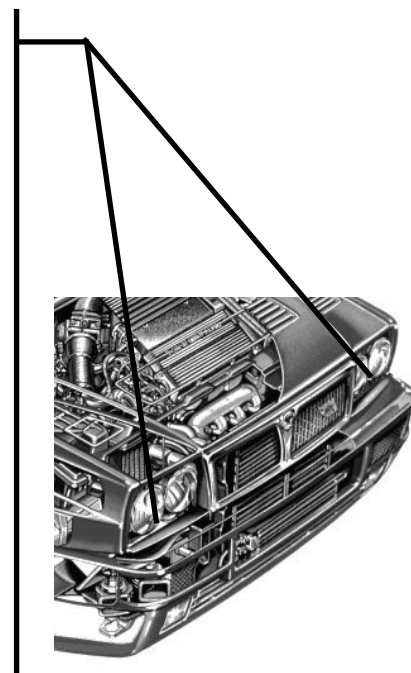

VL.01.0034

SUPPORTO FANALE ANTERIORE EVO (CAD.)

EVO FRONT LIGHT SUPPORT (SINGLE)

€ 4,50

DELTA EVO 1 & 2