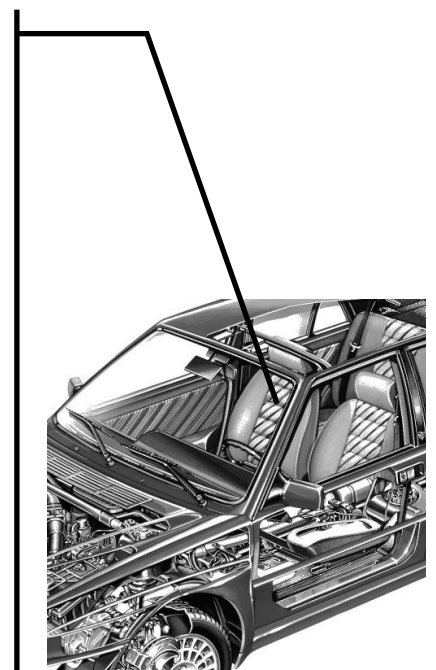

FRONT FENDER ATTACHMENT

€ 4,30

DELTA EVO 1 & 2

VL.01.0084

CLIP GOCCIOLATOI (CAD.)

DRIP TRAY CLIPS

€ 3,50

DELTA EVO 1